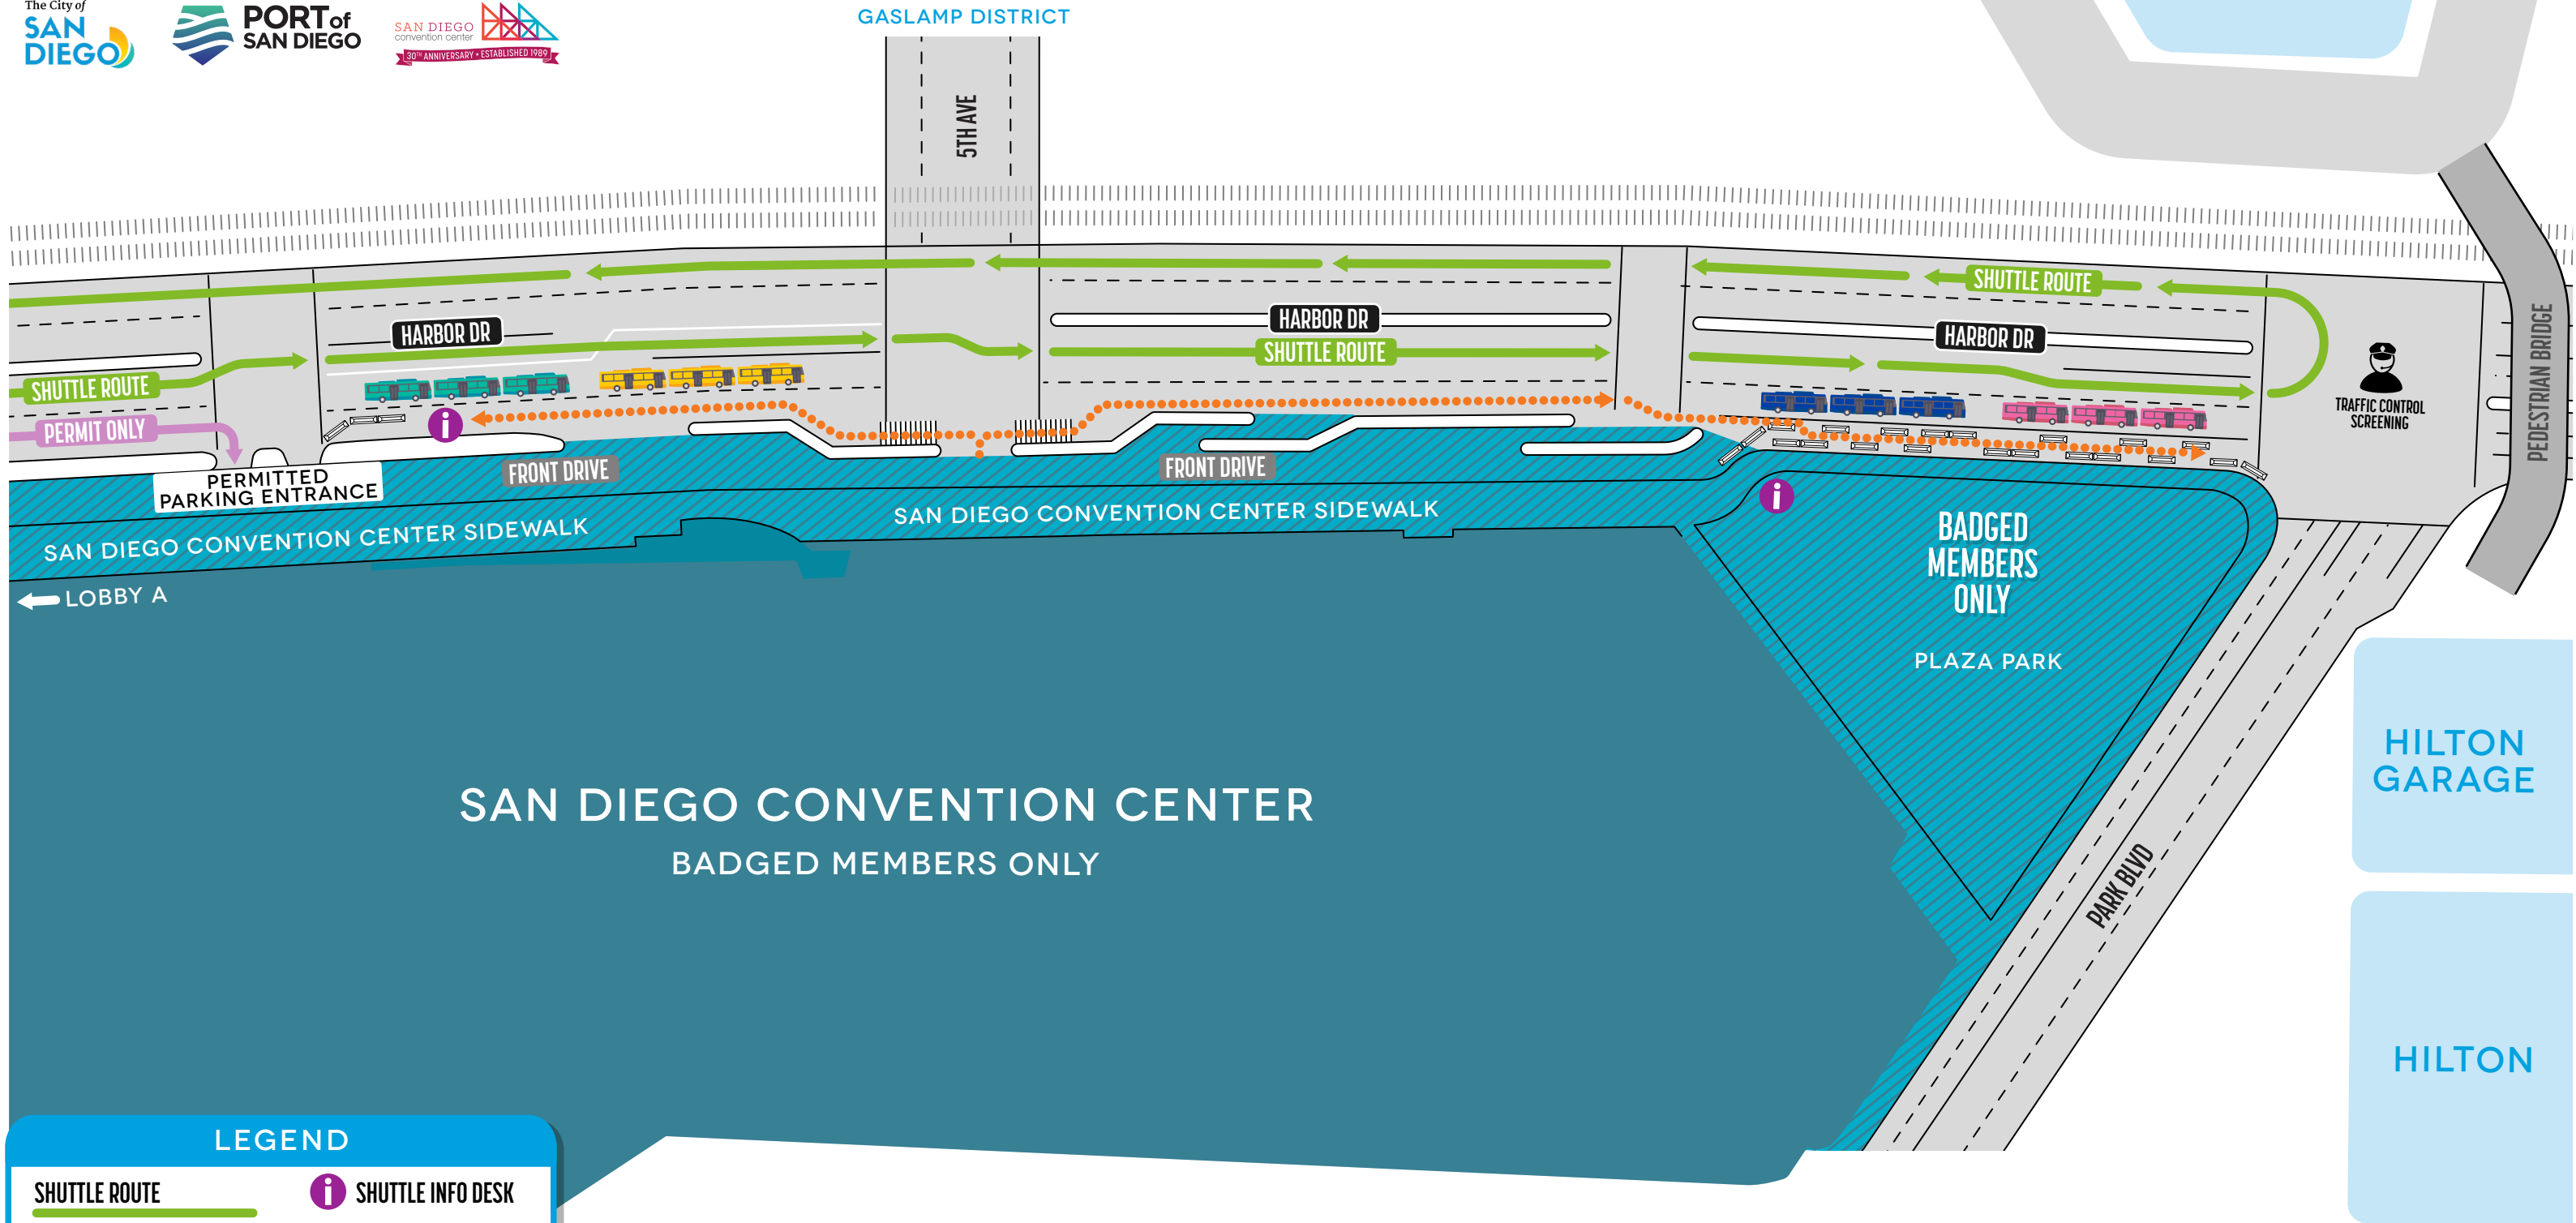

ATTENDEE SHUTTLE MAP

COMIC-CON INTERNATIONAL 2019

LEGEND

SHUTTLE ROUTE	SHUTTLE INFO DESK
PERMIT ONLY	PINK ROUTE
SHUTTLE RIDERS	BLUE ROUTE
BADGED MEMBERS ONLY	YELLOW ROUTE
	TEAL ROUTE

Shuttle riders with accessibility needs will be escorted to shuttles through Lobby A.
 All other shuttles stage at Petco Park.
 (Purple, Red, Orange)