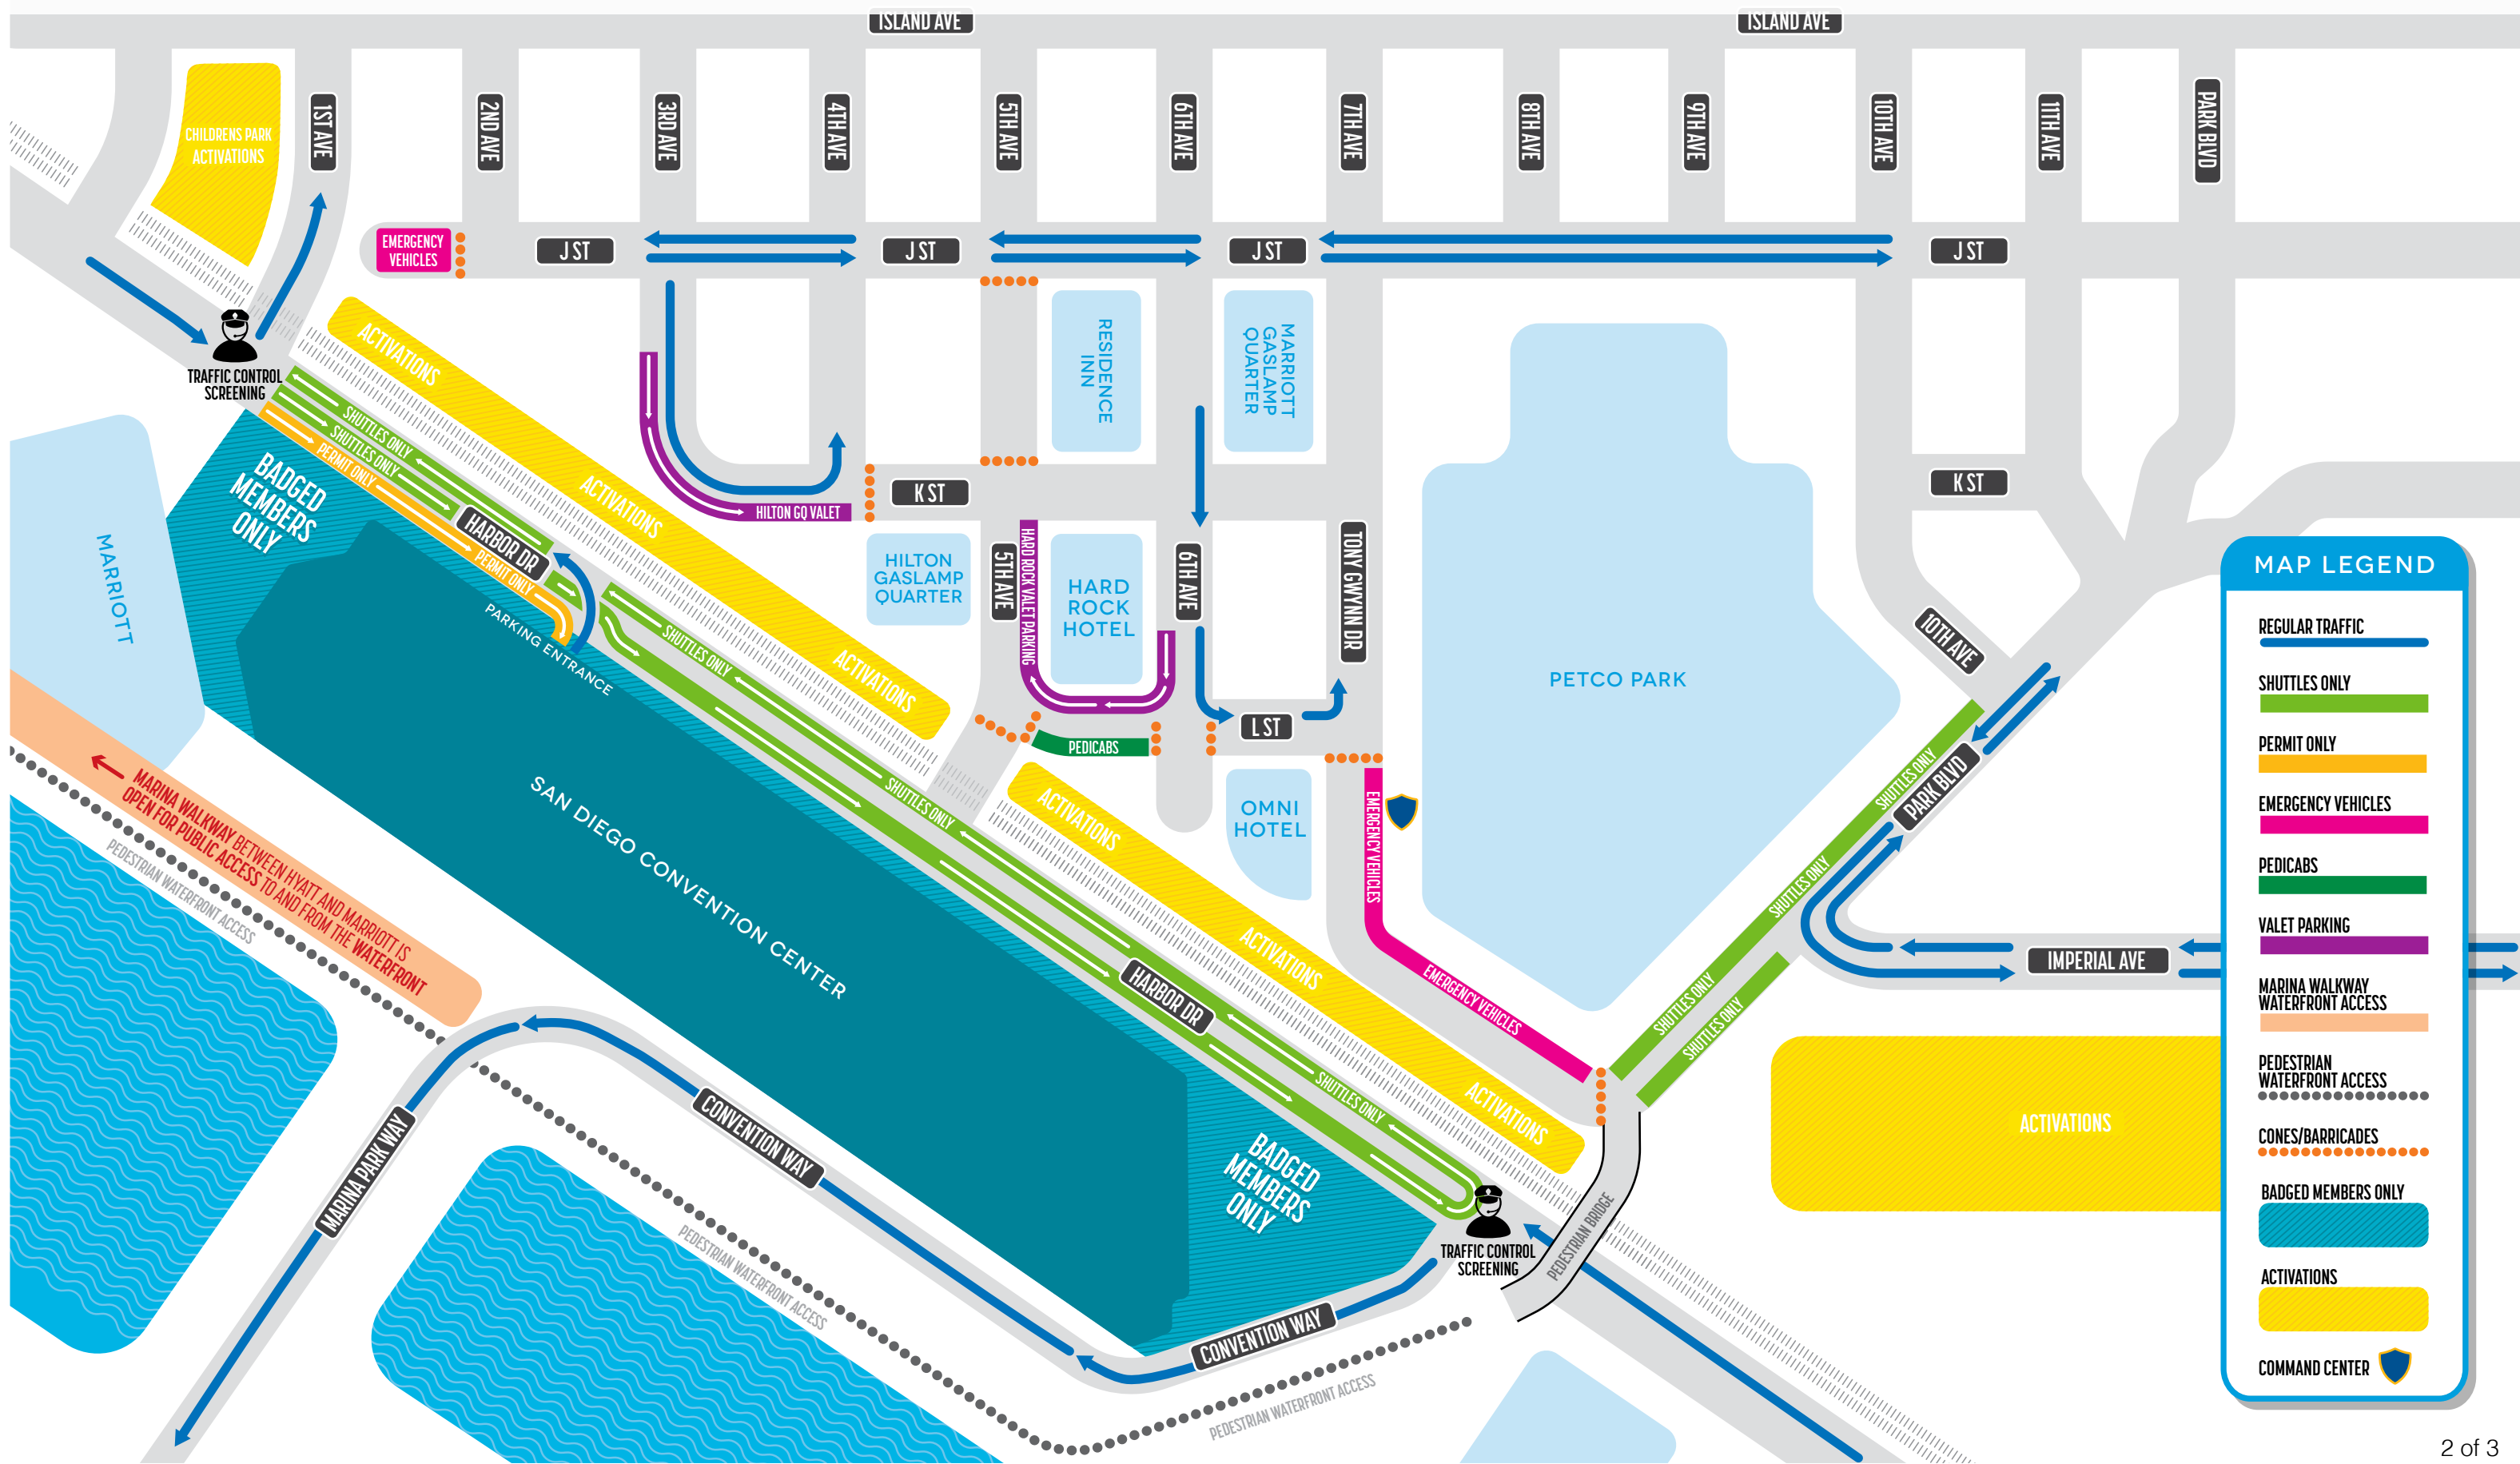

ROAD CLOSURES

MAP LEGEND

- REGULAR TRAFFIC (Blue arrow)
- SHUTTLES ONLY (Green arrow)
- PERMIT ONLY (Yellow arrow)
- EMERGENCY VEHICLES (Pink arrow)
- PEDICABS (Green arrow)
- VALET PARKING (Purple arrow)
- MARINA WALKWAY WATERFRONT ACCESS (Orange arrow)
- PEDESTRIAN WATERFRONT ACCESS (Dotted line)
- CONES/BARRICADES (Dotted line)
- BADGED MEMBERS ONLY (Blue hatched area)
- ACTIVATIONS (Yellow area)
- COMMAND CENTER (Shield icon)