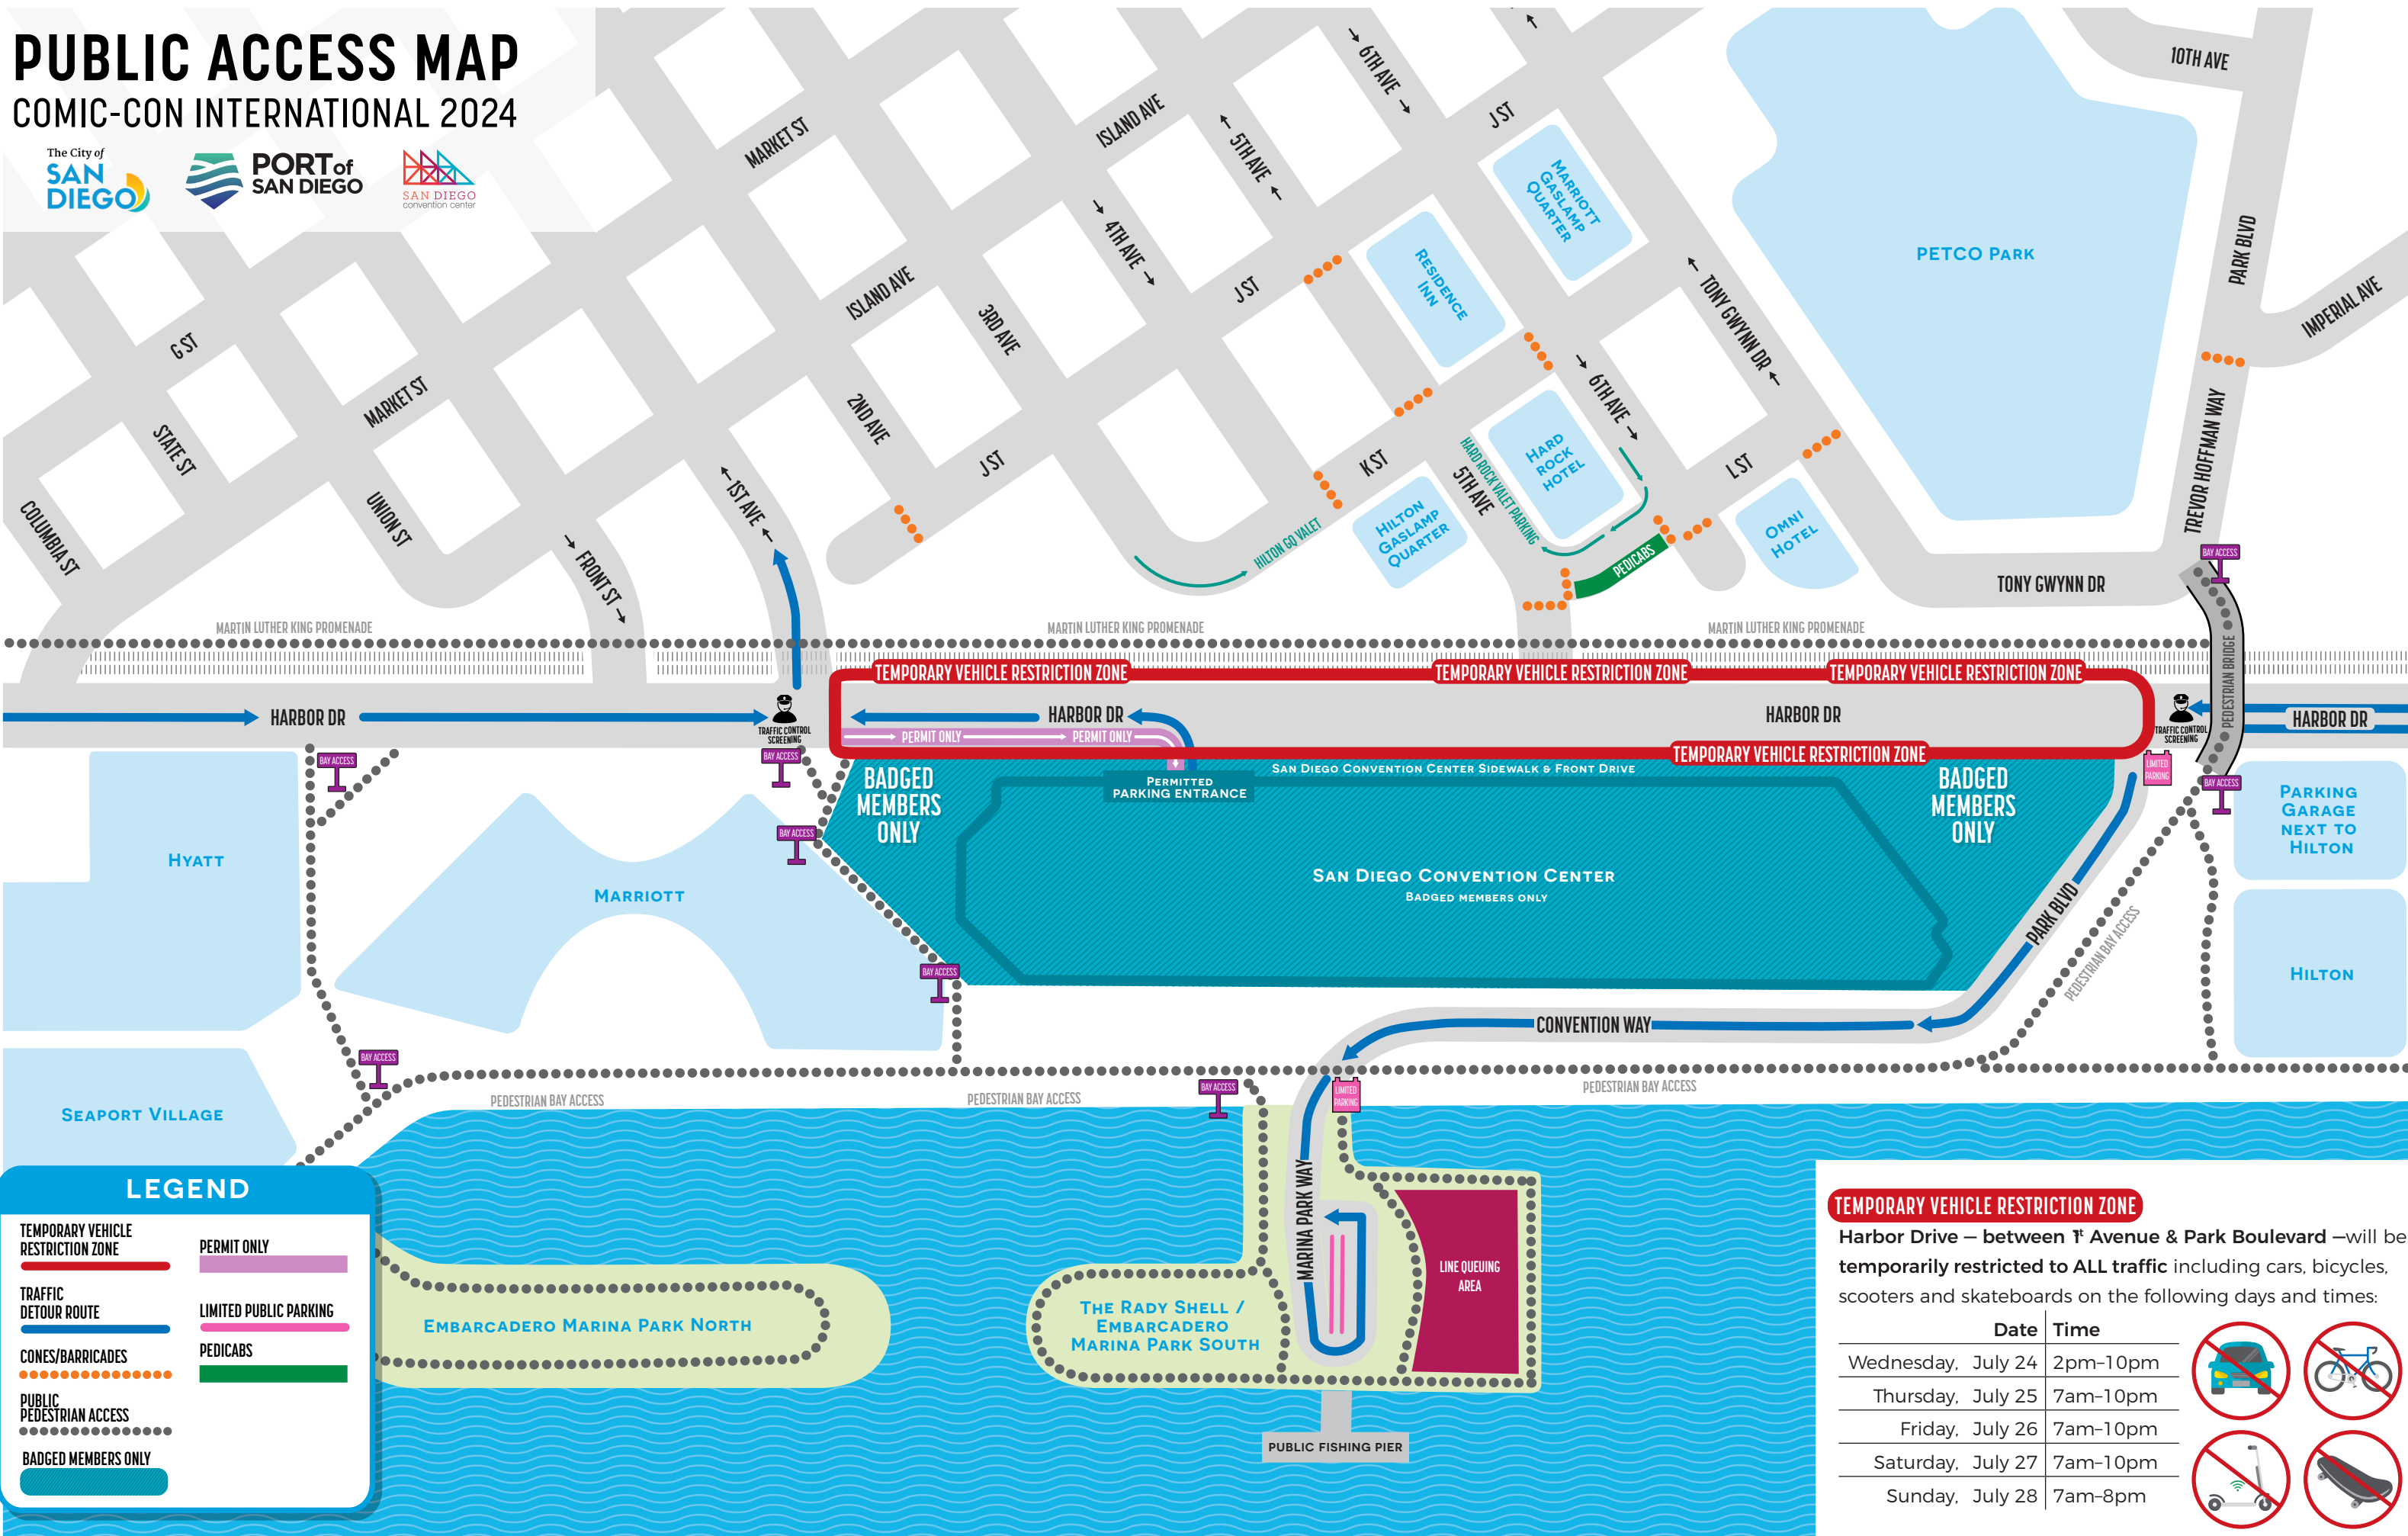

# PUBLIC ACCESS MAP

### LEGEND

- TEMPORARY VEHICLE RESTRICTION ZONE (Red line)
- TRAFFIC DETOUR ROUTE (Blue line)
- CONES/BARRICADES (Orange dots)
- PUBLIC PEDESTRIAN ACCESS (Dotted line)
- BADGED MEMBERS ONLY (Blue shaded area)
- PERMIT ONLY (Purple line)
- LIMITED PUBLIC PARKING (Pink line)
- PEDICABS (Green line)

### TEMPORARY VEHICLE RESTRICTION ZONE

Harbor Drive – between 1<sup>st</sup> Avenue & Park Boulevard – will be temporarily restricted to ALL traffic including cars, bicycles, scooters and skateboards on the following days and times:

Date	Time
Wednesday, July 24	2pm-10pm
Thursday, July 25	7am-10pm
Friday, July 26	7am-10pm
Saturday, July 27	7am-10pm
Sunday, July 28	7am-8pm